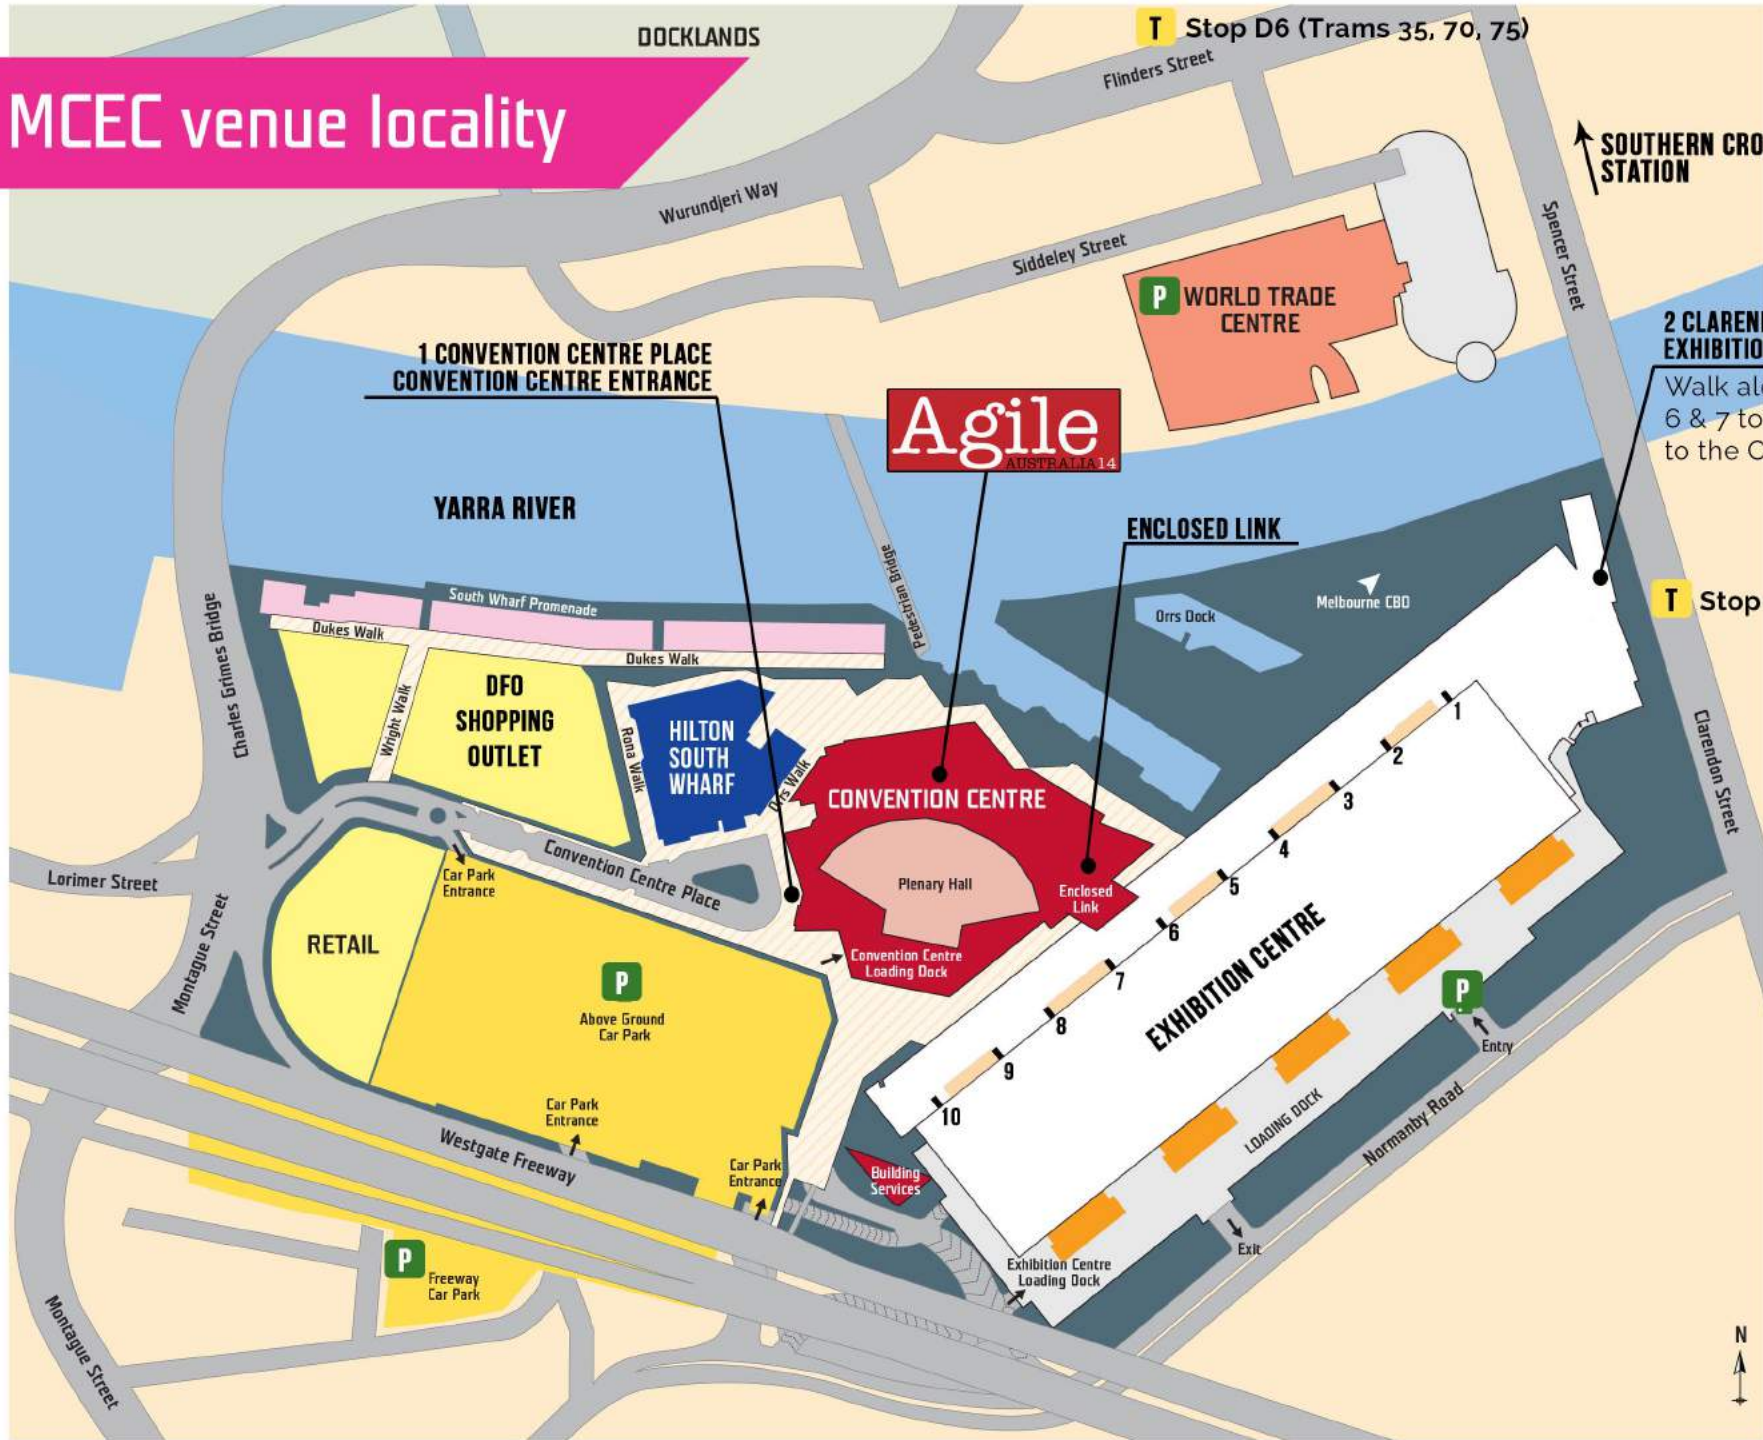

MCEC venue locality

2 CLARENDON STREET EXHIBITION CENTRE ENTRANCE
 Walk along the concourse to doors 6 & 7 to arrive at the enclosed link to the Convention Centre

T Stop 124A (Trams 96, 109, 112)

P PARKING

T TRAM STOP

SOUTH WHARF PRECINCT